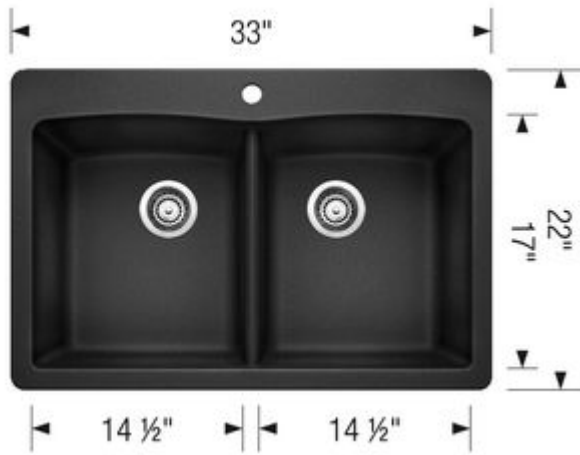

Non porous - dirt and bacteria cannot penetrate the surface of the sink

Rear-positioned drain holes maximize usable bowl and cabinet storage space

4 Additional knock-out holes for accessories

3 1/2" (90 mm) stainless steel strainers included

Cinder

SILGRANIT®

Item No. 401406

Spec sheets/DXF

Top View

Scope of supply

3 1/2" (90 mm) stainless steel strainers, template

Design tips

Width of base unit : 915 mm

Bowl depth: 9 1/2" (240 mm)

Depending on cabinet construction, a different cabinet size may be required. Consult the cabinet manufacturer

Faucets

BLANCO MAESTRO II

Chrome / Cinder
401466