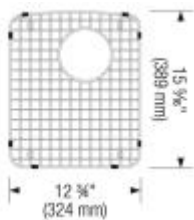

Optional Accessories

Stainless Steel Sink Grid
406468