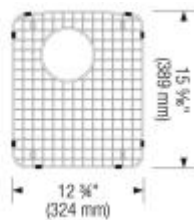

Stainless Steel Sink Grid
406469